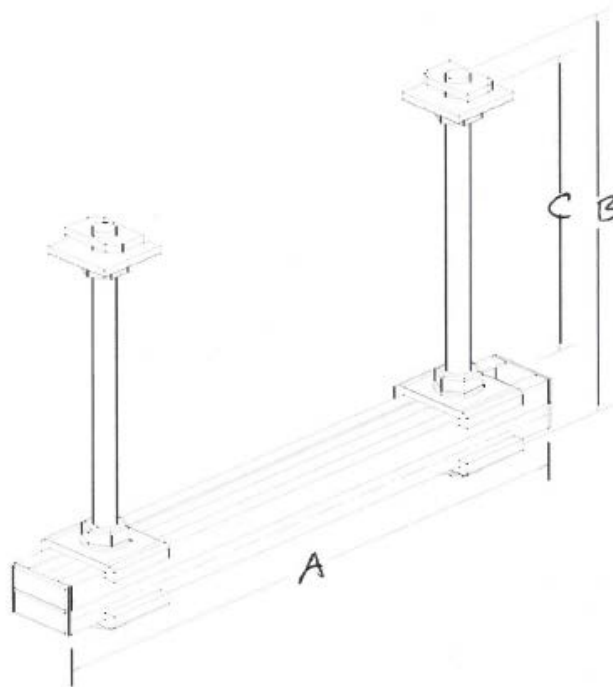

## SWF Part # TR-BB-48

### Dimensions:

A-48"

B-13 1/2"

C-10"

### Includes:

Qty. 1 B1202-48" Strut

Qty. 2 3/8-16 x 24" All Thread Rod (37C24STUY)

Qty. 6 3/8-16 Hex Nuts (37CNFHY)

Qty. 6 3/8 SAE Flat Washers (37NWSAY)

Qty. 2 3/8-16 Strut Nuts (P3013Gold)

Qty. 4 3/8 Saddle Washers (AB288-3/8)