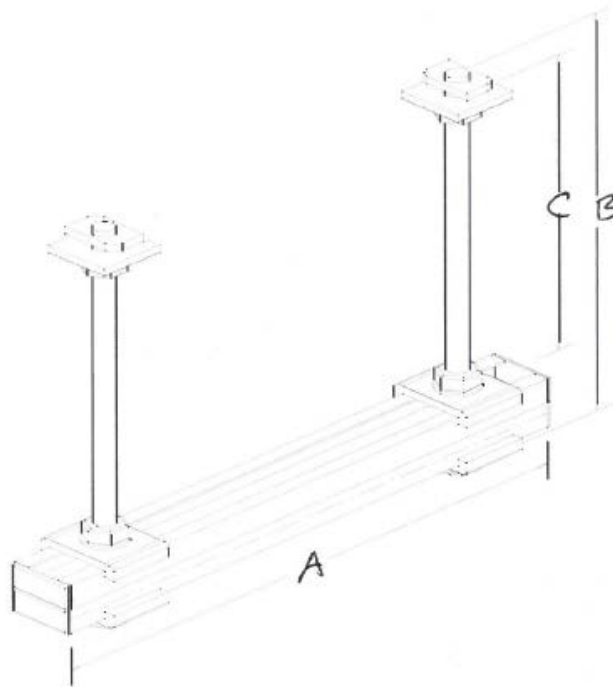

SWF Part # TR-BB-36

Dimensions:

A-36"

B-13 1/2"

C-10"

Includes:

Qty. 1 B1202-36" Strut

Qty. 2 3/8-16 x 24" All Thread Rod (37C24STUY)

Qty. 6 3/8-16 Hex Nuts (37CNFHY)

Qty. 6 3/8 SAE Flat Washers (37NWSAY)

Qty. 2 3/8-16 Strut Nuts (P3013Gold)

Qty. 4 3/8 Saddle Washers (AB288-3/8)

Qty. 2 3/8 Strut Washers (P1063Gold)

Qty. 4 Shallow Strut End Caps (B825-52)