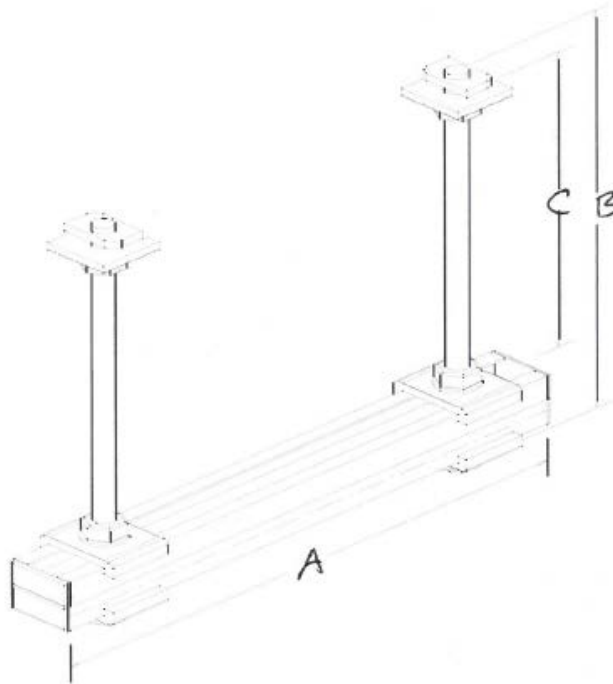

## SWF Part # TR-BB-20

### Dimensions:

A-20"

B-13 1/2"

C-10"

### Includes:

Qty. 1 B1202-20" Strut

Qty. 2 3/8-16 x 24" All Thread Rod (37C24STUY)

Qty. 6 3/8-16 Hex Nuts (37CNFHY)

Qty. 6 3/8 SAE Flat Washers (37NWSAY)

Qty. 2 3/8-16 Strut Nuts (P3013Gold)

Qty. 4 3/8 Saddle Washers (AB288-3/8)