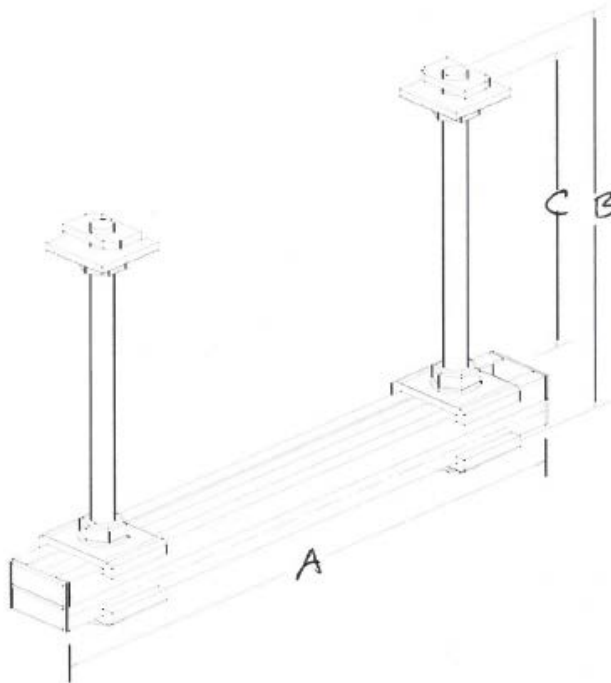

SWF Part # TR-BB-12

Dimensions:

A-12"

B-13 1/2"

C-10"

Includes:

Qty. 1 B1202-12" Strut

Qty. 2 3/8-16 x 24" All Thread Rod (37C24STUY)

Qty. 6 3/8-16 Hex Nuts (37CNFHY)

Qty. 6 3/8 SAE Flat Washers (37NWSAY)

Qty. 2 3/8-16 Strut Nuts (P3013Gold)

Qty. 4 3/8 Saddle Washers (AB288-3/8)

Qty. 2 3/8 Strut Washers (P1063Gold)

Qty. 4 Shallow Strut End Caps (B825-52)